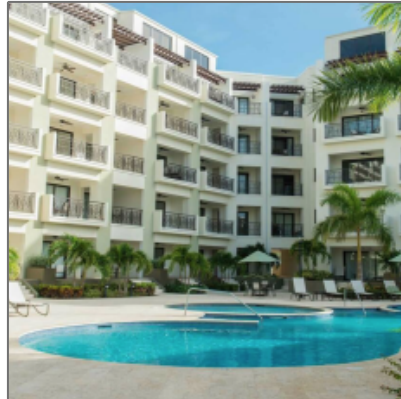

RES REALTY
DEVELOPMENT
AND DECOR

Luxury Condo in Palm Aruba

212 NEW Price!

808 Sqft - Palm Beach

Basic Details

Listing ID:	1332
Property Type:	Condo
Listing Type:	For Sale
Price:	$305,000
Awg:	$0
View:	Garden
Bedrooms:	1
Bathrooms:	1
Sq Footage:	808 Sqft
Year Built:	8
Lot Area:	0 Sqft

Features

☒	Swimming Pool	
☒	Cooling System:	Central
☒	Elevator	☒ Garden
☒	Balcony	☒ Fence
☒	View	
☒	Kitchen:	Fully Equipped
☒	Gymnasium	
☒	Security:	Watchman
☒	Patio	☒ High Ceiling
☒	Storage	
☒	Parking:	1
☒	Furnished:	Fully Furnished

Appliances

☒	Refrigerator:	Side By Side

Address Map

Country:	Aruba